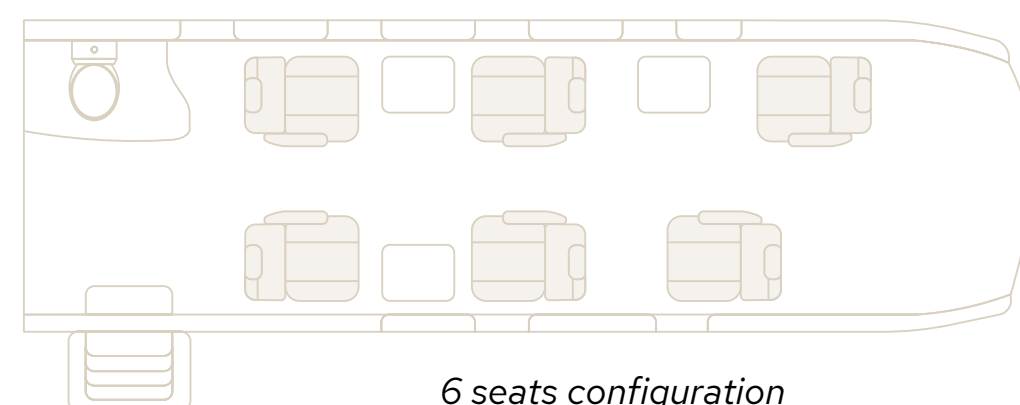

6 seats configuration