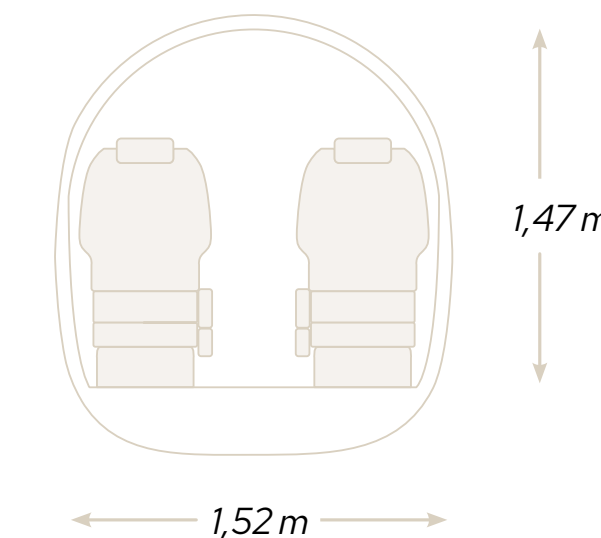

## A LARGE CARGO DOOR

Thanks to the rear "Cargo" door measuring 1.35 m x 1.32 m, bulky luggage such as golf bags, skis and bicycles can be taken on board.

6 seats configuration

8 seats configuration