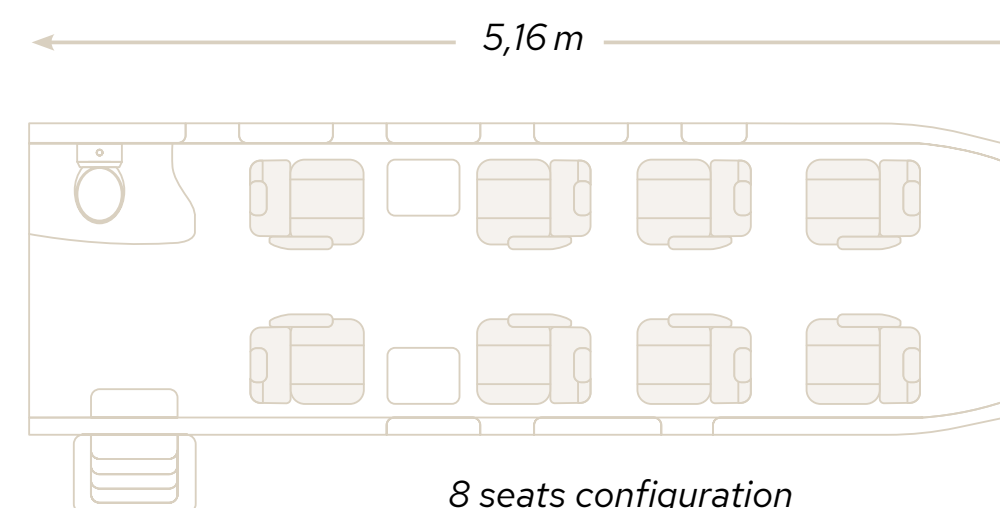

## A SPACIOUS CABIN

The PC-12 has a cabin two and a half times larger than a very light jet and comparable to mid-sized jets. It has 6 passenger seats in an executive layout and can be reconfigured at any time into an 8 seater.

## A LARGE CARGO DOOR

Thanks to the rear "Cargo" door measuring 1.35 m x 1.32 m, bulky luggage such as golf bags, skis and bicycles can be taken on board.

6 seats configuration

8 seats configuration