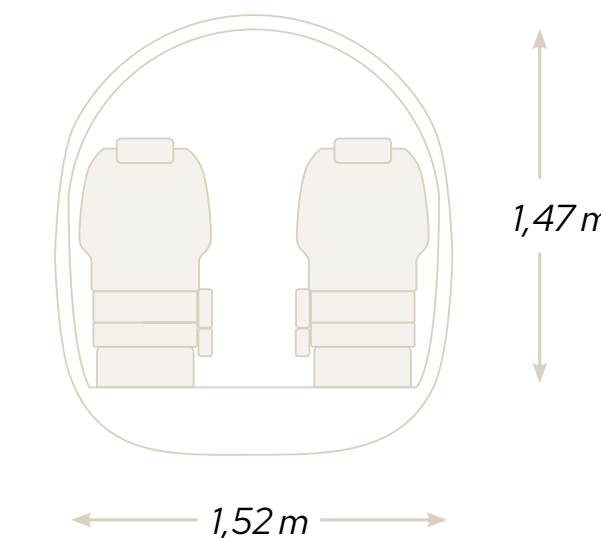

RANGE MAX (2 pilots/1 pax)
1.350 NM / 2.500 KM

LANDING
650 METERS

La Caminera, Spain

A SPACIOUS CABIN

The PC-12 has a cabin two and a half times larger than a very light jet and comparable to mid-sized jets. It has 6 passenger seats in an executive layout and can be reconfigured at any time into an 8 seater.

A LARGE CARGO DOOR

Thanks to the rear "Cargo" door measuring 1.35 m x 1.32 m, bulky luggage such as golf bags, skis and bicycles can be taken on board.

6 seats configuration

8 seats configuration

1,52 m

1,47 m

5,16 m

THE UNIQUE PC-12

RELIABLE

FUEL EFFICIENCY

VERSATILE

SPACIOUS

LOW DEPRECIATION

Jetfly