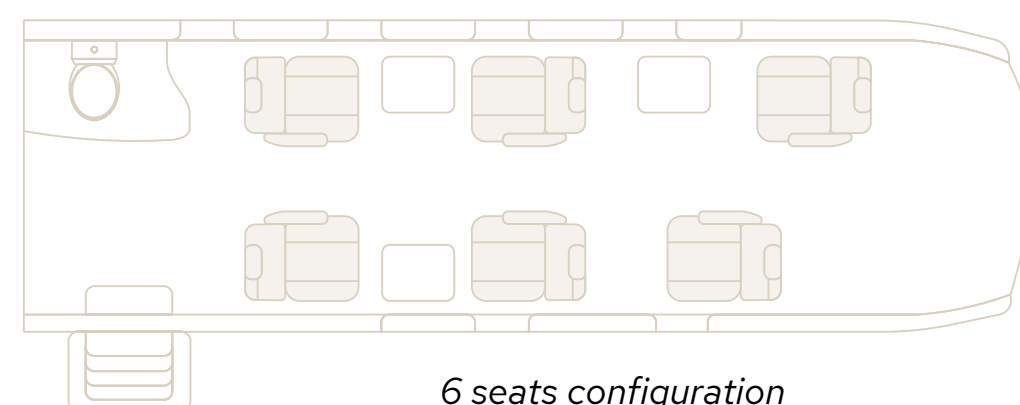

RANGE MAX (2 pilots/1 pax)
1.350 NM / 2.500 KM

LANDING
650 METERS

La Caminera, Spain

A SPACIOUS CABIN

The PC-12 has a cabin two and a half times larger than a very light jet and comparable to mid-sized jets. It has 6 passenger seats in an executive layout and can be reconfigured at any time into an 8 seater.

A LARGE CARGO DOOR

Thanks to the rear "Cargo" door measuring 1.35 m x 1.32 m, bulky luggage such as golf bags, skis and bicycles can be taken on board.

6 seats configuration

8 seats configuration

1,52 m

1,47 m