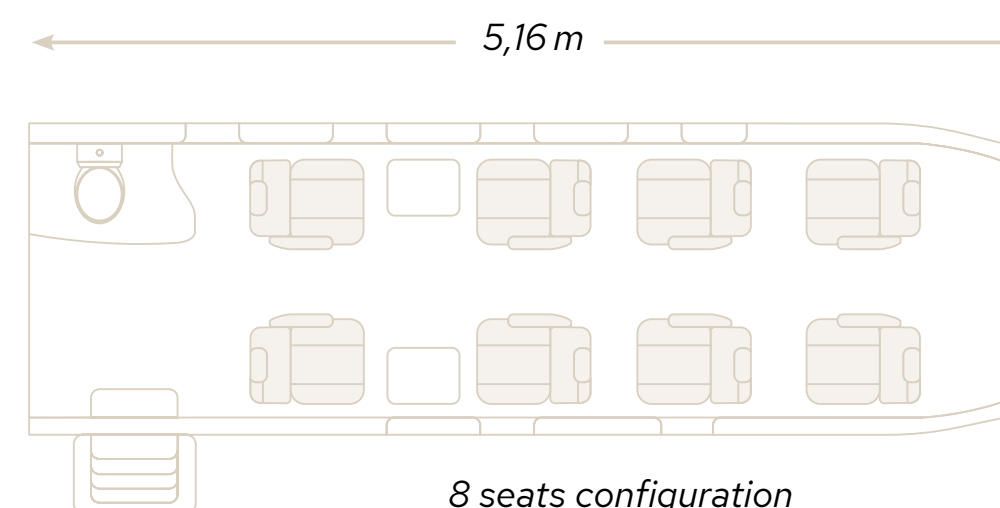

RANGE MAX (2 pilots/1 pax)
1.350 NM / 2.500 KM

LANDING
650 METERS

La Caminera, Spain

A SPACIOUS CABIN

The PC-12 has a cabin two and a half times larger than a very light jet and comparable to mid-sized jets. It has 6 passenger seats in an executive layout and can be reconfigured at any time into an 8 seater.

A LARGE CARGO DOOR

Thanks to the rear "Cargo" door measuring 1.35 m x 1.32 m, bulky luggage such as golf bags, skis and bicycles can be taken on board.

6 seats configuration

8 seats configuration

1,52 m

1,47 m