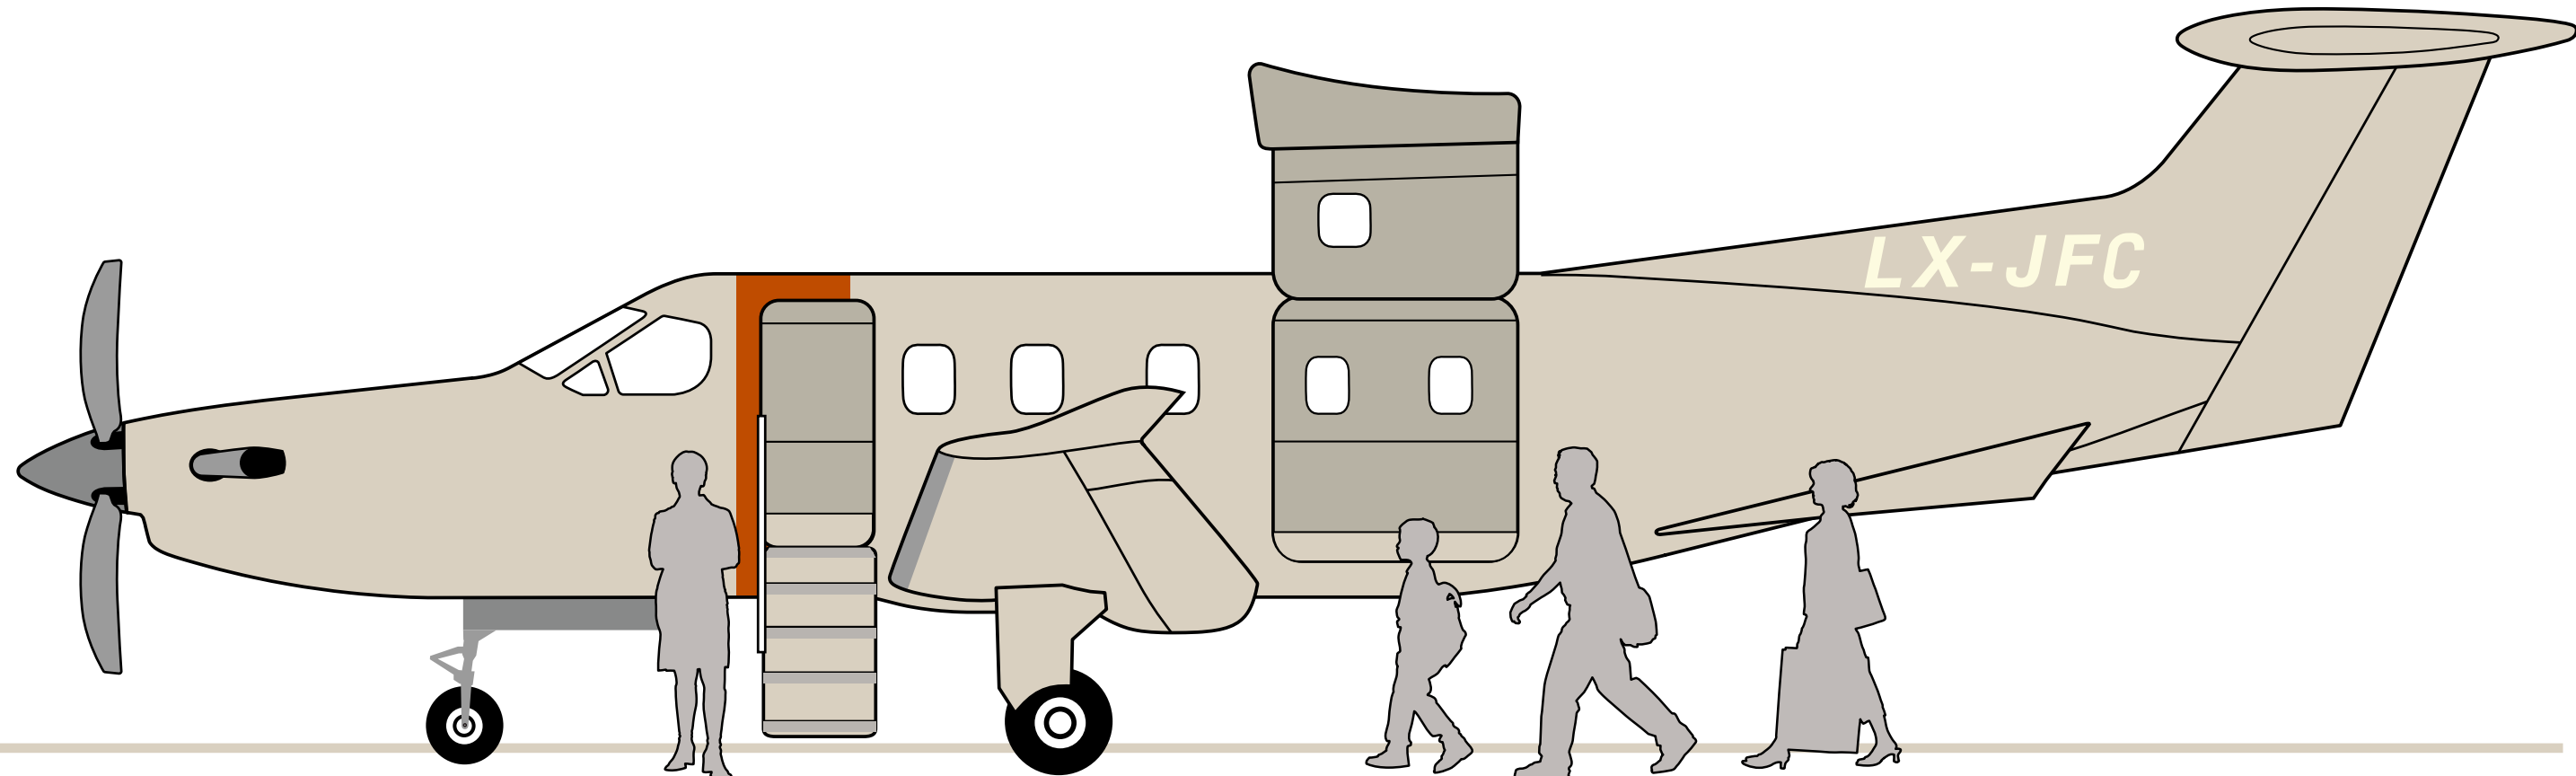

PILATUS PC-12

The magic plane

Jetfly

A WORLD CLASS AIRCRAFT

The Pilatus PC-12 is one of the most popular turbine-powered business aircraft on the market. Fast and versatile, it offers a level of comfort and luxury that can be found on larger business jets. It can access over 3 000 airports and small airfields in Europe, giving you a unique level of access for business or personal use.

PILATUS
PC-12
BY
STARCK

Propriano, Corsica

PILATUS PC-12

- Zone 1
- Zone 2
- Out of zone
- Restricted

2 PILOTS
4 PAX
1.100 NM / 2.038 KM
04H20

CABIN
9,3 METERS³

SEATS
6-8

SPEED
295 KNOTS / 545 KM/H

RANGE MAX (2 pilots/1 pax)
1.350 NM / 2.500 KM

LANDING
650 METERS

La Caminera, Spain

A SPACIOUS CABIN

The PC-12 has a cabin two and a half times larger than a very light jet and comparable to mid-sized jets. It has 6 passenger seats in an executive layout and can be reconfigured at any time into an 8 seater.

5,16 m

THE UNIQUE PC-12

RELIABLE

FUEL EFFICIENCY

VERSATILE

SPACIOUS

LOW DEPRECIATION

Jetfly