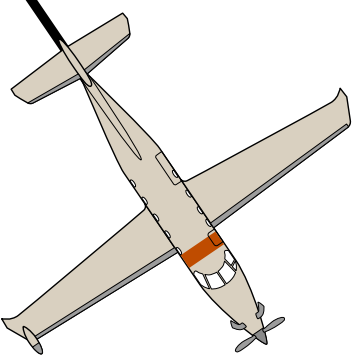

PILATUS PC-12

The magic plane

Jetfly

A WORLD CLASS AIRCRAFT

The Pilatus PC-12 is one of the most popular turbine-powered business aircraft on the market. Fast and versatile, it offers a level of comfort and luxury that can be found on larger business jets. It can access over 3 000 airports and small airfields in Europe, giving you a unique level of access for business or personal use.

PILATUS
PC-12
BY
STARCK

Propriano, Corsica

PILATUS PC-12

- Zone 1
- Zone 2
- Out of zone
- Restricted

2 PILOTS
4 PAX
1.100 NM / 2.038 KM
04H20

CABIN
9,3 METERS³

SEATS
6-8

SPEED
295 KNOTS / 545 KM/H

RANGE MAX (2 pilots/1 pax)
1.350 NM / 2.500 KM

LANDING
650 METERS

La Caminera, Spain

A SPACIOUS CABIN

The PC-12 has a cabin two and a half times larger than a very light jet and comparable to mid-sized jets. It has 6 passenger seats in an executive layout and can be reconfigured at any time into an 8 seater.