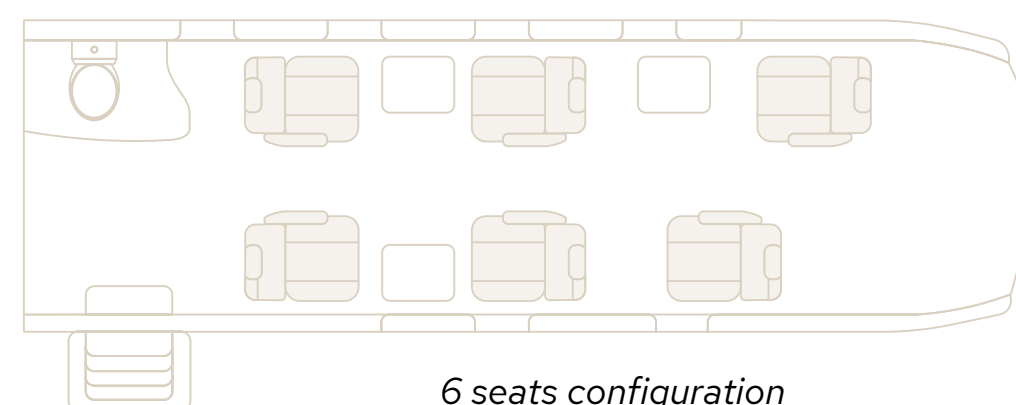

RANGE MAX (2 pilots/1 pax)
1.350 NM / 2.500 KM

LANDING
650 METERS

La Caminera, Spain

A SPACIOUS CABIN

The PC-12 has a cabin two and a half times larger than a very light jet and comparable to mid-sized jets. It has 6 passenger seats in an executive layout and can be reconfigured at any time into an 8 seater.

A LARGE CARGO DOOR

Thanks to the rear "Cargo" door measuring 1.35 m x 1.32 m, bulky luggage such as golf bags, skis and bicycles can be taken on board.

6 seats configuration

8 seats configuration

THE UNIQUE PC-12