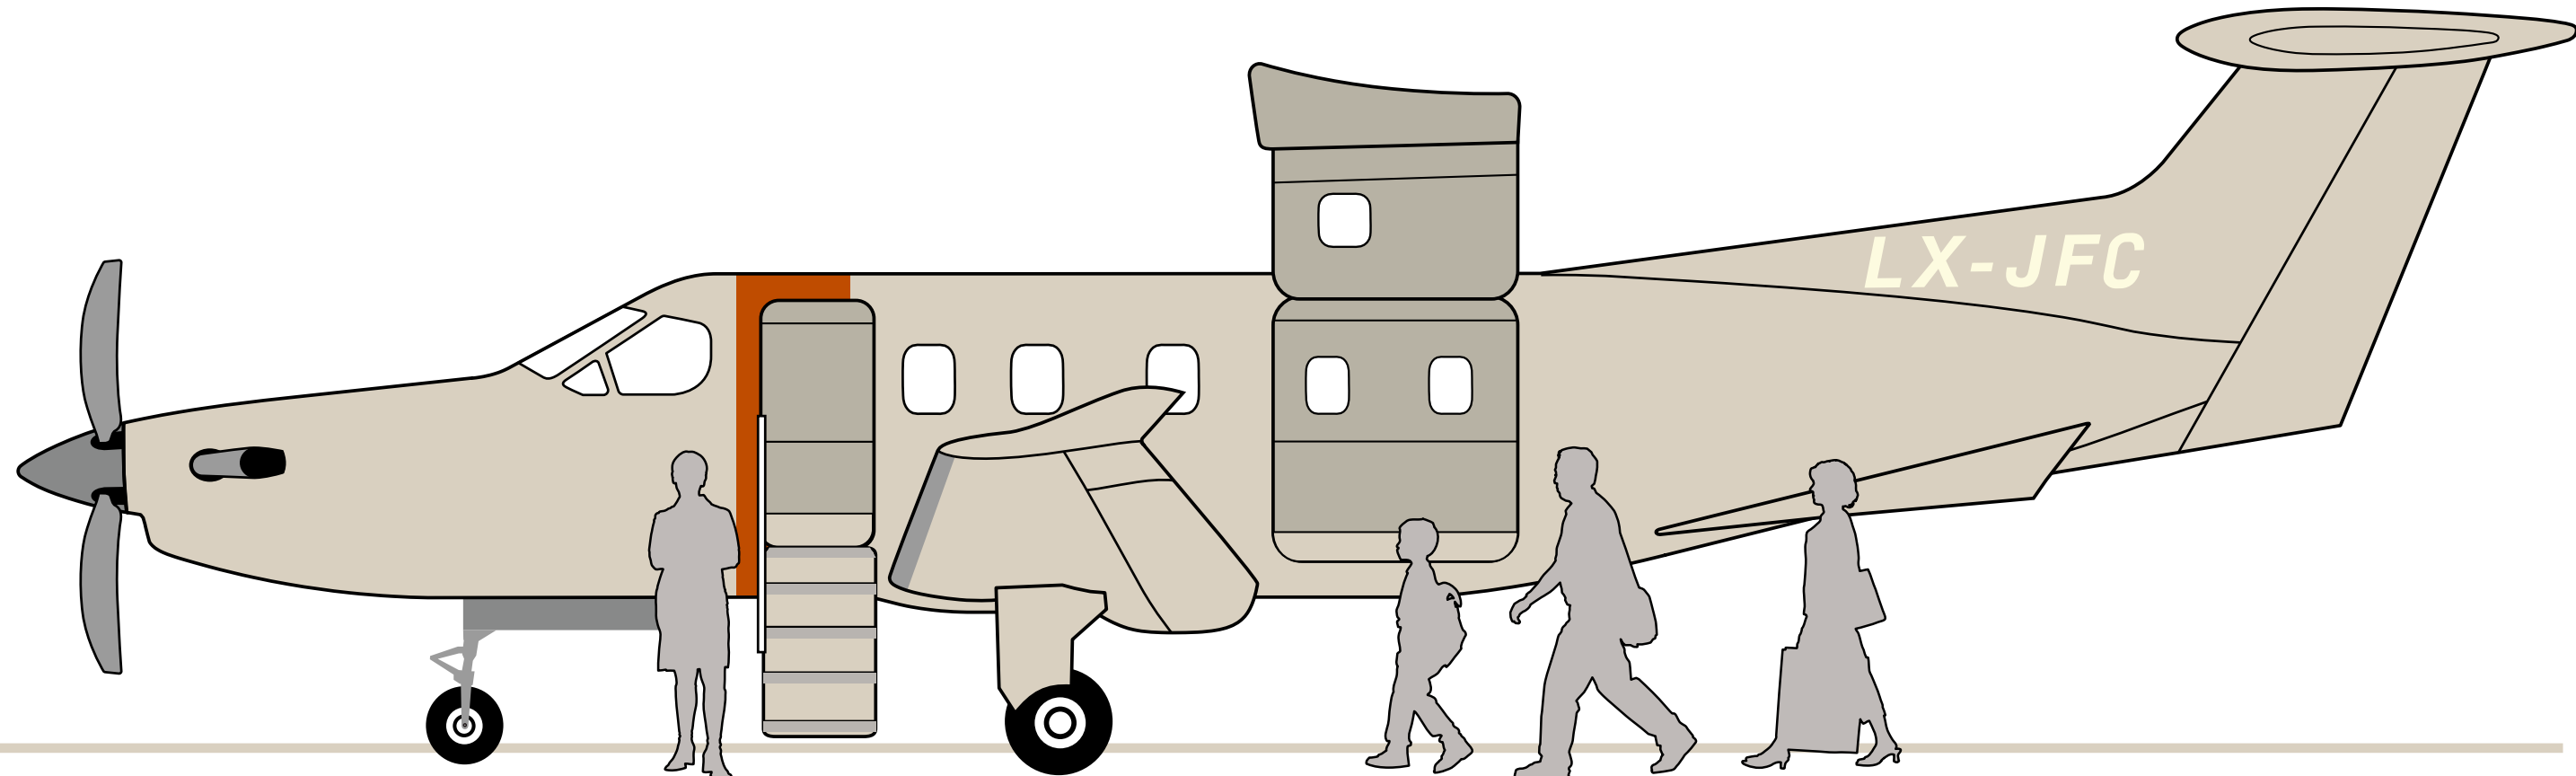

PILATUS PC-12

The magic plane

Jetfly

A WORLD CLASS AIRCRAFT

The Pilatus PC-12 is one of the most popular turbine-powered business aircraft on the market. Fast and versatile, it offers a level of comfort and luxury that can be found on larger business jets. It can access over 3 000 airports and small airfields in Europe, giving you a unique level of access for business or personal use.

PILATUS
PC-12
BY
STARCK

Propriano, Corsica

PILATUS PC-12

- Zone 1
- Zone 2
- Out of zone
- Restricted

2 PILOTS
4 PAX
1.100 NM / 2.038 KM
04H20

CABIN
9,3 METERS³

SEATS
6-8

SPEED
295 KNOTS / 545 KM/H

RANGE MAX (2 pilots/1 pax)
1.350 NM / 2.500 KM

LANDING
650 METERS

La Caminera, Spain

A SPACIOUS CABIN

The PC-12 has a cabin two and a half times larger than a very light jet and comparable to mid-sized jets. It has 6 passenger seats in an executive layout and can be reconfigured at any time into an 8 seater.

A LARGE CARGO DOOR

Thanks to the rear "Cargo" door measuring 1.35 m x 1.32 m, bulky luggage such as golf bags, skis and bicycles can be taken on board.

6 seats configuration

8 seats configuration

THE UNIQUE PC-12