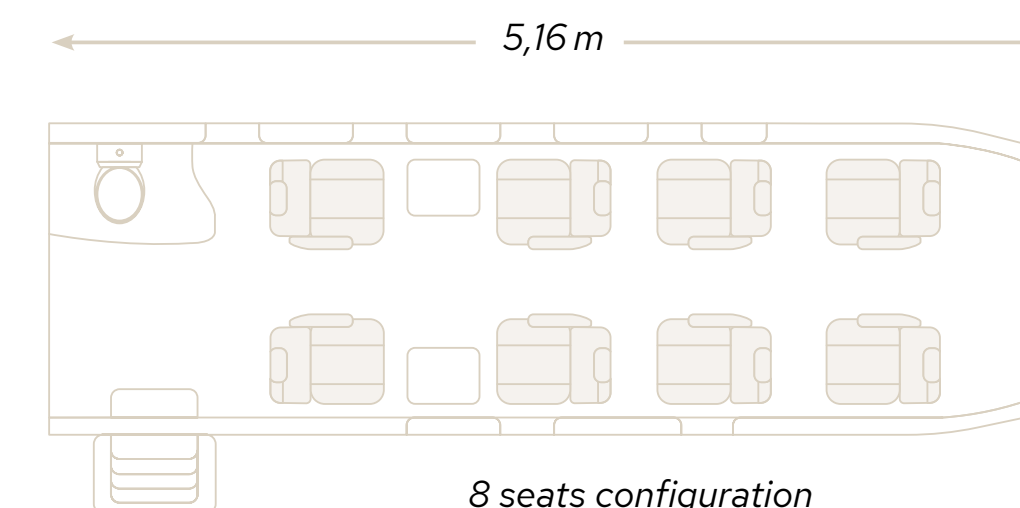

RANGE MAX (2 pilots/1 pax)
1.350 NM / 2.500 KM

LANDING
650 METERS

La Caminera, Spain

A SPACIOUS CABIN

The PC-12 has a cabin two and a half times larger than a very light jet and comparable to mid-sized jets. It has 6 passenger seats in an executive layout and can be reconfigured at any time into an 8 seater.

A LARGE CARGO DOOR

Thanks to the rear "Cargo" door measuring 1.35 m x 1.32 m, bulky luggage such as golf bags, skis and bicycles can be taken on board.

6 seats configuration

8 seats configuration

THE UNIQUE PC-12