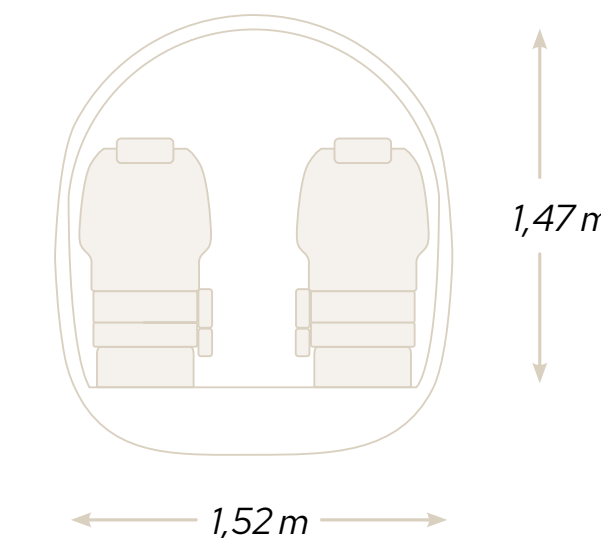

RANGE MAX (2 pilots/1 pax)
1.350 NM / 2.500 KM

LANDING
650 METERS

La Caminera, Spain

A SPACIOUS CABIN

The PC-12 has a cabin two and a half times larger than a very light jet and comparable to mid-sized jets. It has 6 passenger seats in an executive layout and can be reconfigured at any time into an 8 seater.

A LARGE CARGO DOOR

Thanks to the rear "Cargo" door measuring 1.35 m x 1.32 m, bulky luggage such as golf bags, skis and bicycles can be taken on board.

6 seats configuration

8 seats configuration

THE UNIQUE PC-12